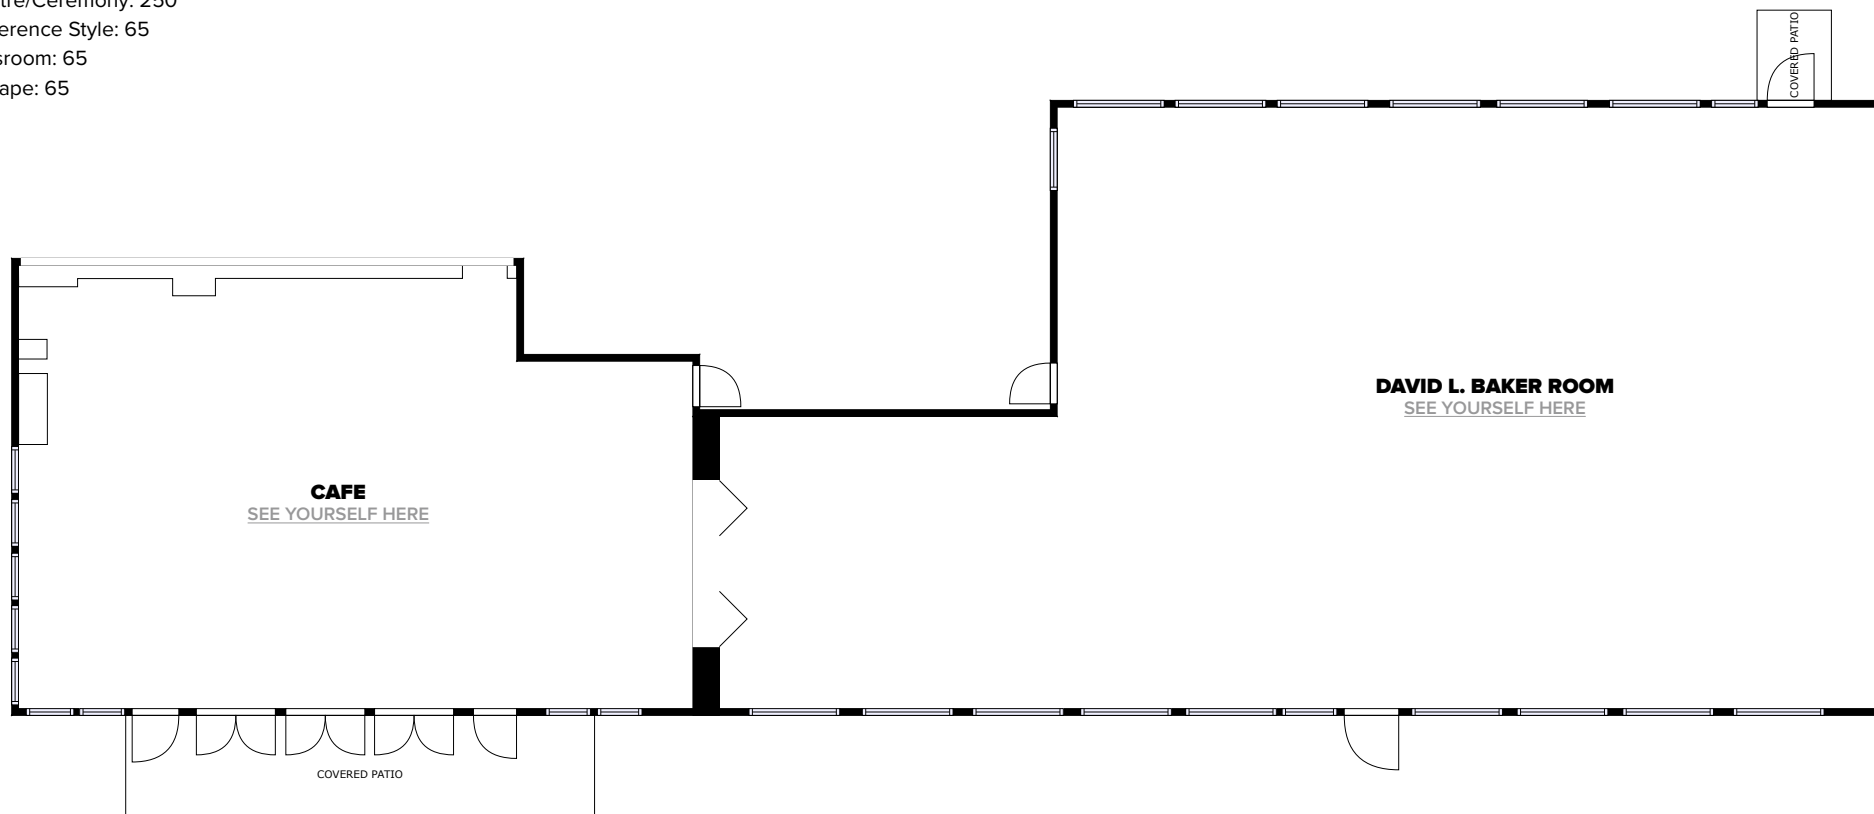

EVENT SPACE CAPACITIES

FLOOR 1

DAVID L. BAKER

- Banquet: 200
- Reception: 250
- Theatre/Ceremony: 250
- Conference Style: 65
- Classroom: 65
- U-Shape: 65

CLUB ADDRESS
10410 EDINGER AVE
FOUNTAIN VALLEY, CA 92708

davidlbakergc.com

PHONE
(714)-418-2152

RECEIVE MORE INFORMATION
[CLICK HERE](#)