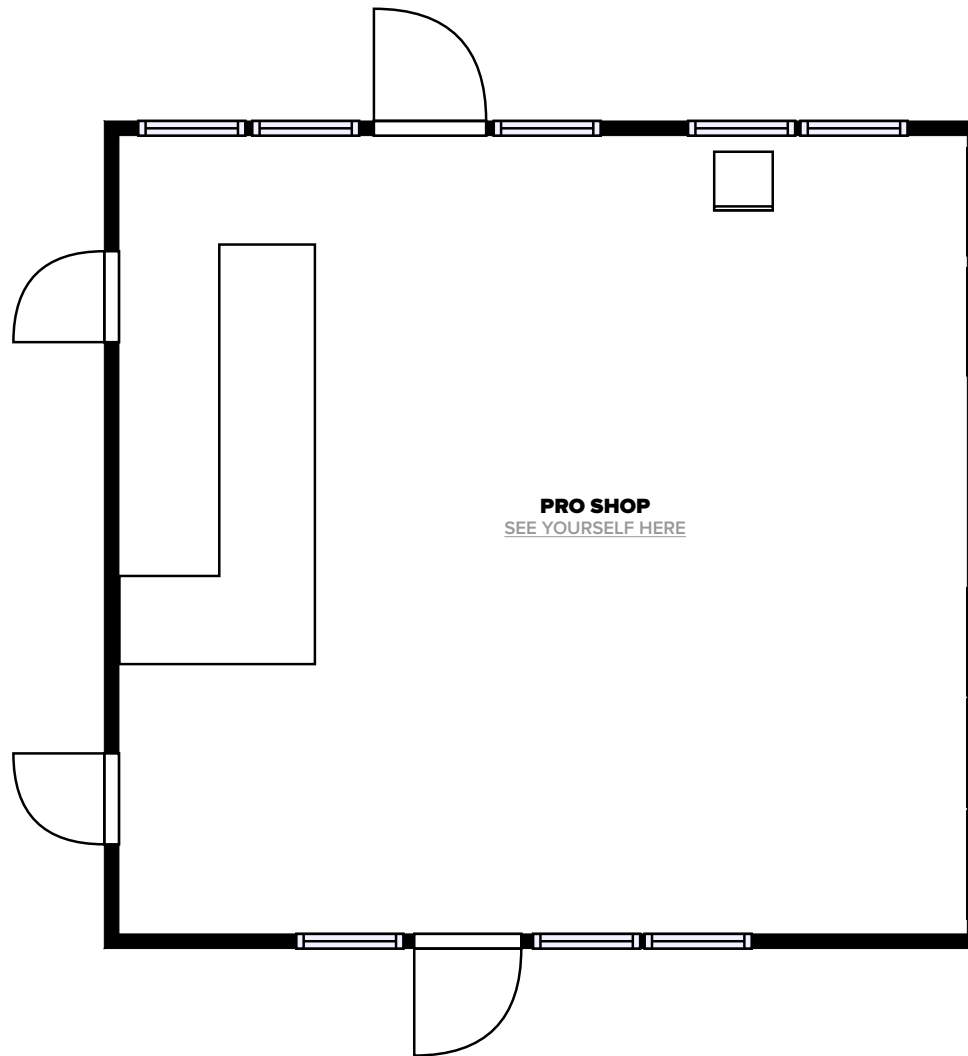

CLUB ADDRESS

10410 EDINGER AVE
FOUNTAIN VALLEY, CA 92708

davidlbakergc.com

PHONE

(714)-418-2152

RECEIVE MORE INFORMATION

[CLICK HERE](#)

ARCIS GOLF